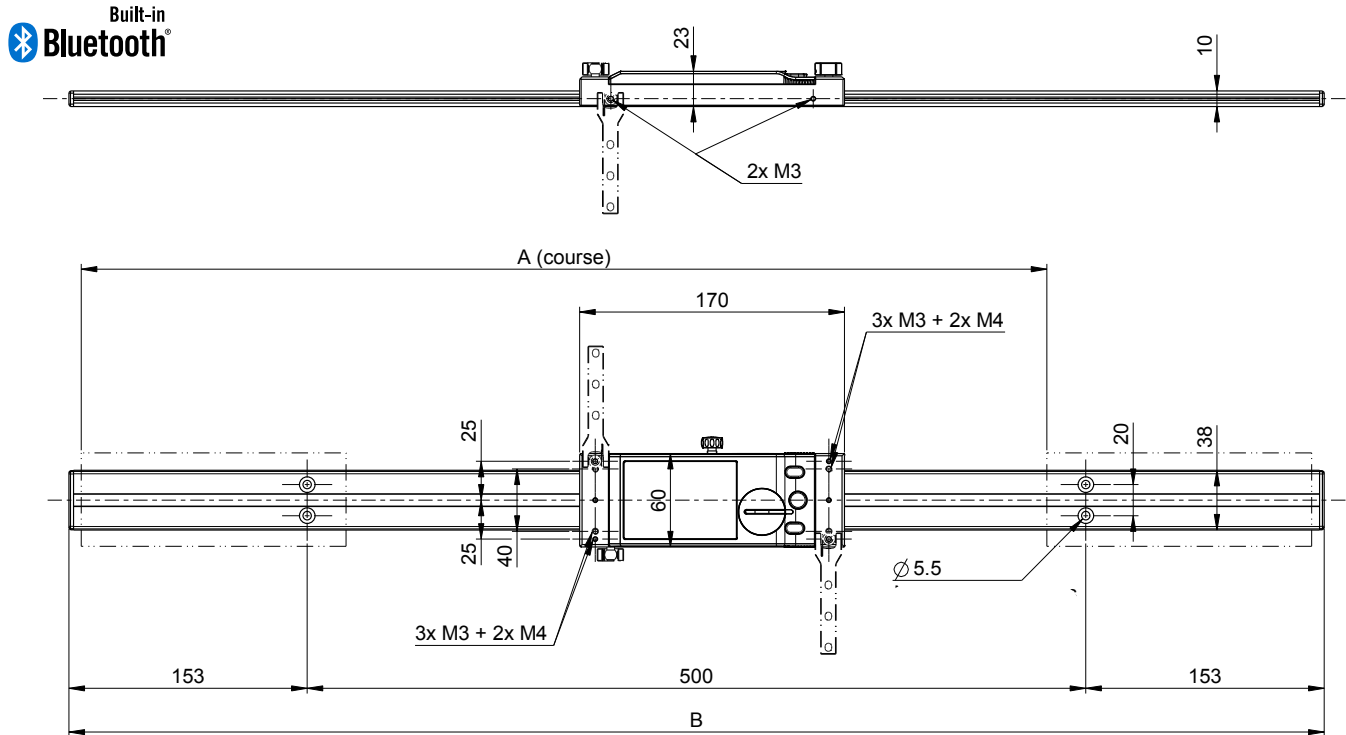

Ultra light digital scale

UL D4

DESCRIPTION

- Ultra-light, large linear ruler with integrated Bluetooth® system
- Frame made of special aluminium profile reinforced with 4 stainless steel guide rods with fixing holes
- New XXL display unit with digits 20 mm high
- Three buttons, including the central button with selectable favourite function
- Supplied with a drive bar that can be positioned at the top or bottom of the display.
- Additional data output Proximity
- Measuring range 1000 and 3000 mm
- On request, several rulers can be joined together to increase the measuring range.
- Protection class IP67

C

ISO 13385-1

Ultra light digital scale

UL D4

DIMENSIONAL DRAWING

TECHNICAL SPECIFICATIONS

		814-1510	814-1515	814-1520	814-1525	814-1530
Model	mm	1000	1500	2000	2500	3000
Max. Error	µm	60	90	120	150	200
Repeatability	µm	20				
Resolution	mm	0.01				
A	mm	0 - 1120	0 - 1620	0 - 2120	0 - 2620	0 - 3120
B	mm	1306	1806	2306	2806	3306
Number range of raws		3	4	5	6	7
Output data		Bluetooth® wireless technology* / RS232 / USB				
IP67 Protection		●				
Preset max.		±9999.99 mm / ±399.9995 IN				
Weight	kg	1.2	1.5	1.8	2.2	2.5
Setting by PC		●				
2 references		●				
Min/Max function		●				
Tolerance limit indicators		●				

* Up to 8 instruments connected per dongle #981-7100

C