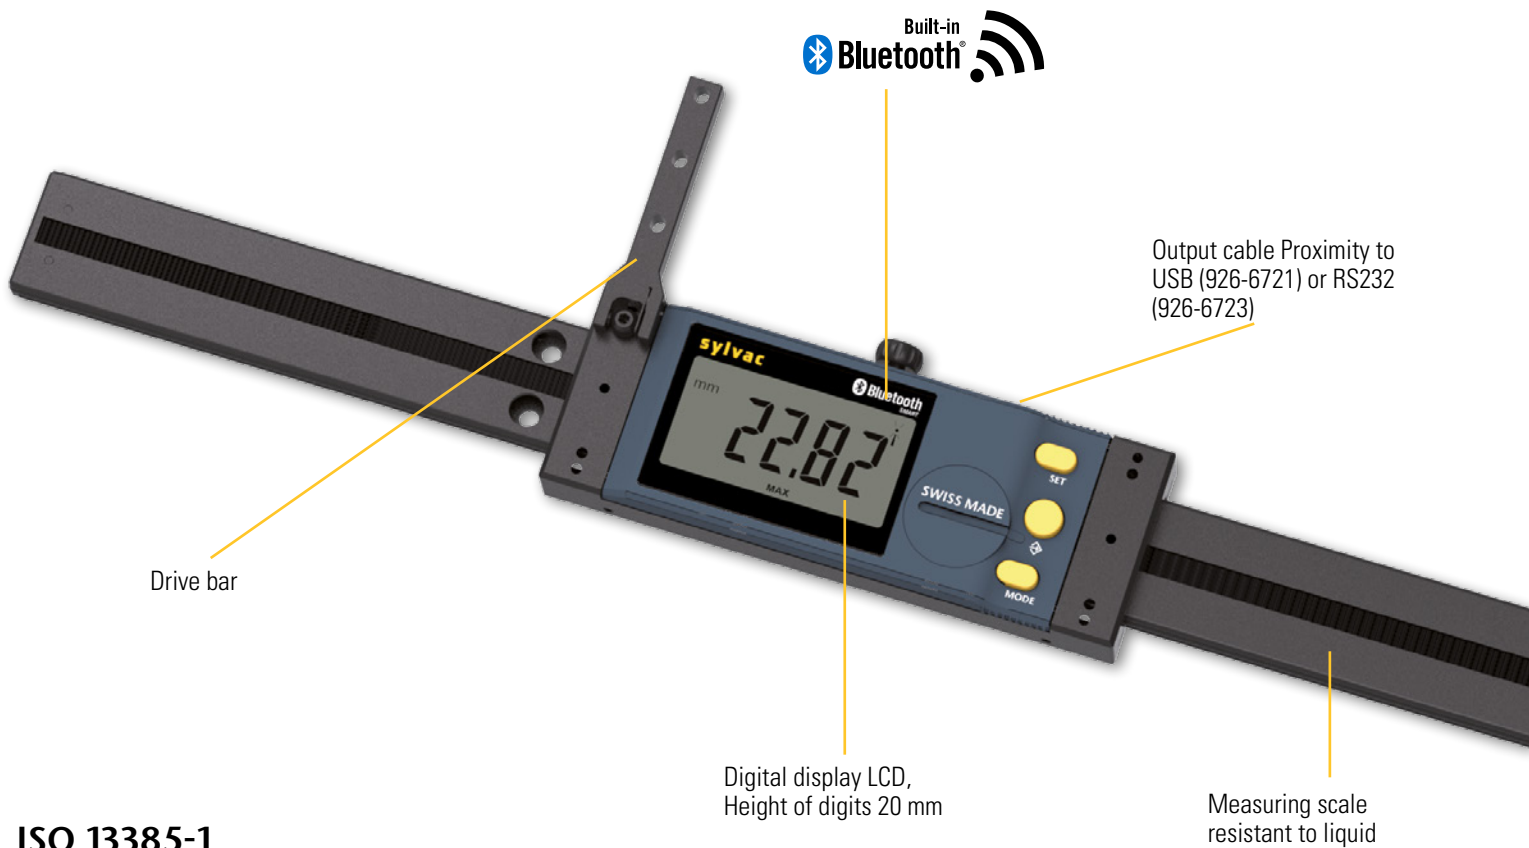

Ultra light digital scale

UL D4

DESCRIPTION

- Ultra-light, large linear ruler with integrated Bluetooth® system
- Frame made of special aluminium profile reinforced with 4 stainless steel guide rods with fixing holes
- New XXL display unit with digits 20 mm high
- Three buttons, including the central button with selectable favourite function
- Supplied with a drive bar that can be positioned at the top or bottom of the display.
- Additional data output Proximity
- Measuring range 1000 and 3000 mm
- On request, several rulers can be joined together to increase the measuring range.
- Protection class IP67

C

ISO 13385-1

Ultra light digital scale

UL D4

DIMENSIONAL DRAWING

TECHNICAL SPECIFICATIONS

		814-1510	814-1515	814-1520	814-1525	814-1530
Model	mm	1000	1500	2000	2500	3000
Max. Error	µm	60	90	120	150	200
Repeatability	µm	20				
Resolution	mm	0.01				
A	mm	0 - 1120	0 - 1620	0 - 2120	0 - 2620	0 - 3120
B	mm	1306	1806	2306	2806	3306
Number range of raws		3	4	5	6	7
Output data		Bluetooth® wireless technology* / RS232 / USB				
IP67 Protection		●				
Preset max.		±9999.99 mm / ±399.9995 IN				
Weight	kg	1.2	1.5	1.8	2.2	2.5
Setting by PC		●				
2 references		●				
Min/Max function		●				
Tolerance limit indicators		●				

* Up to 8 instruments connected per dongle #981-7100

C